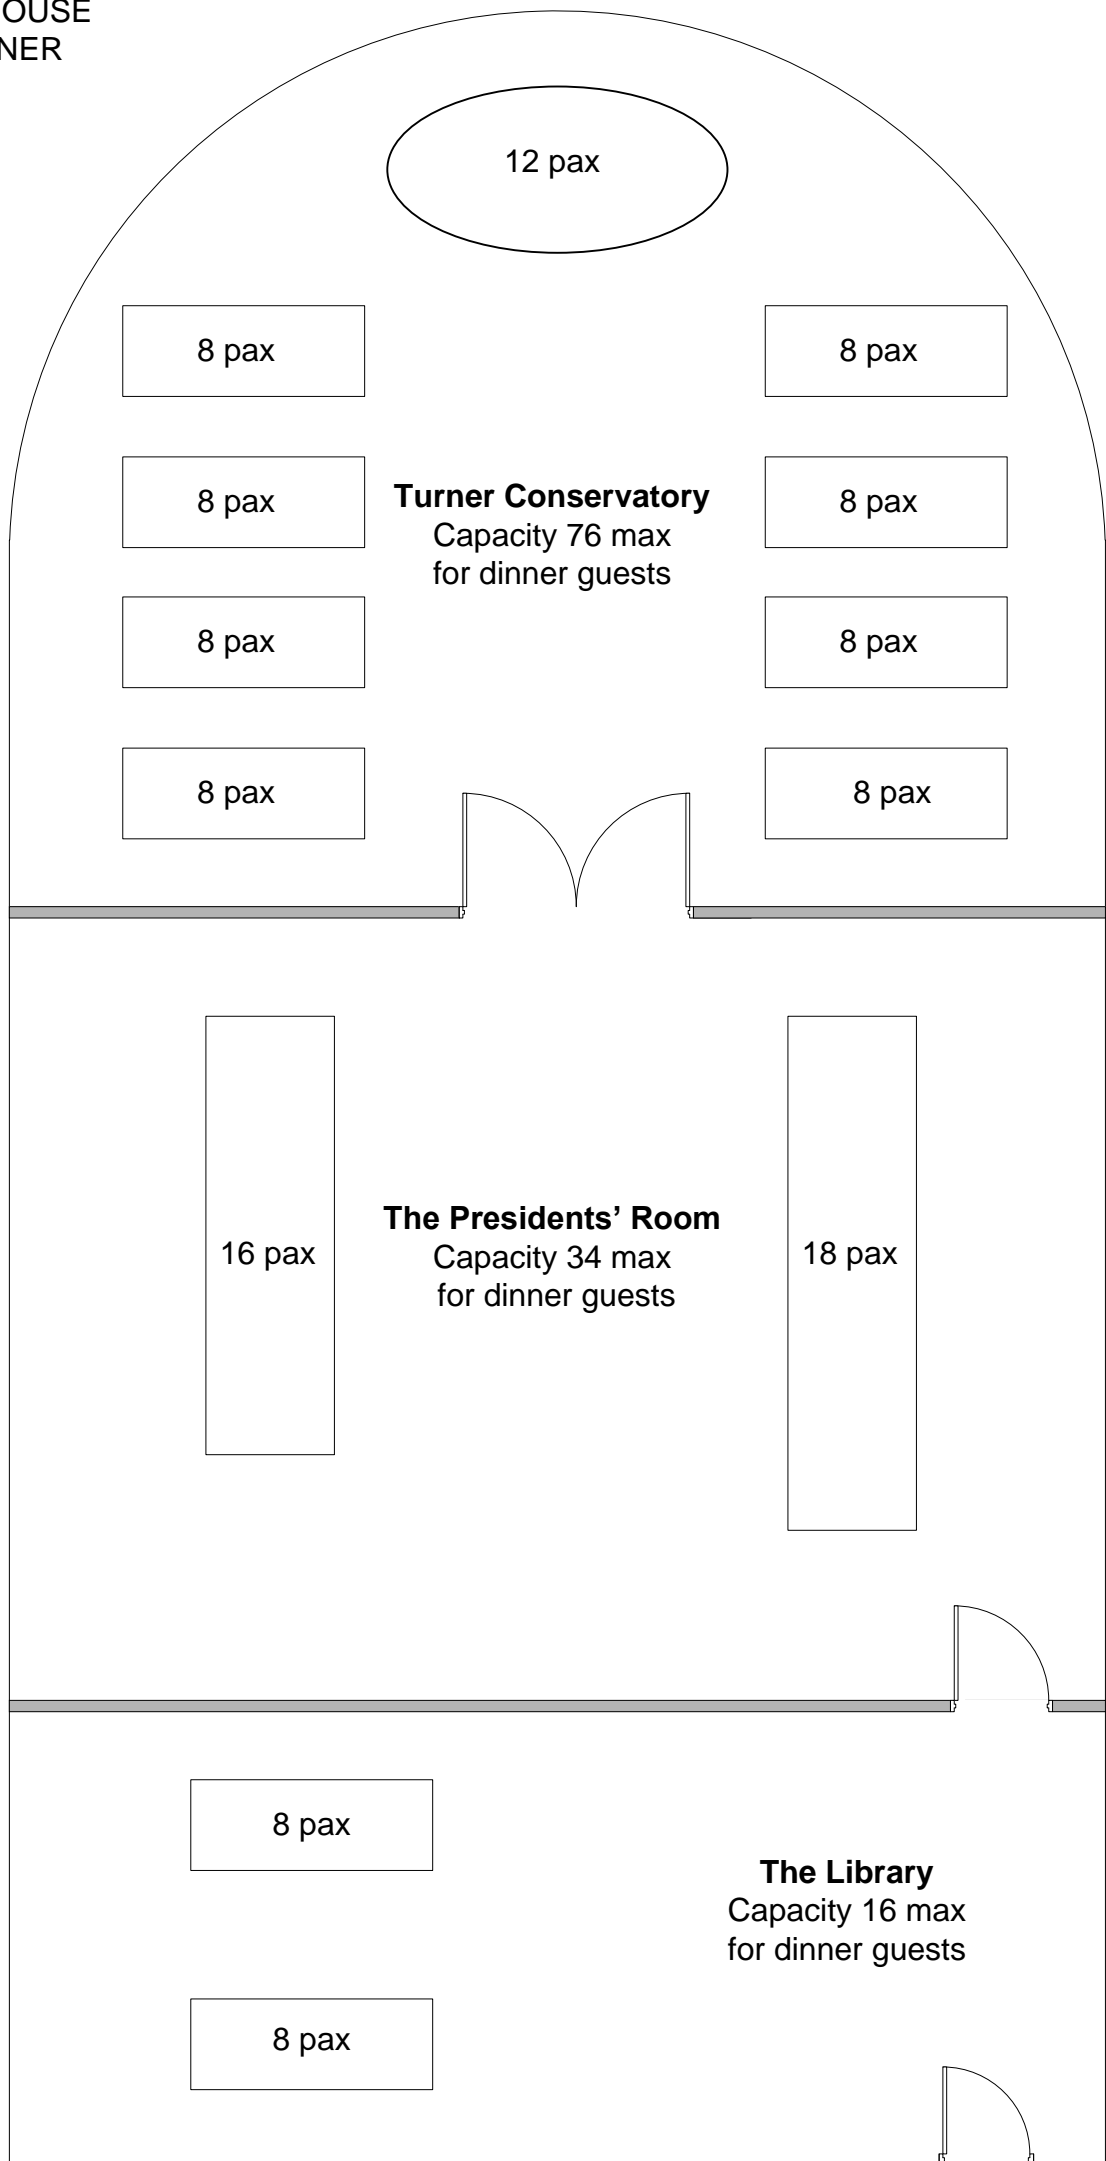

LONGUEVILLE HOUSE  
WEDDING DINNER  
SEATING

12 pax

8 pax

8 pax

8 pax

**Turner Conservatory**  
Capacity 76 max  
for dinner guests

8 pax

8 pax

8 pax

8 pax

8 pax

16 pax

**The Presidents' Room**  
Capacity 34 max  
for dinner guests

18 pax

8 pax

**The Library**  
Capacity 16 max  
for dinner guests